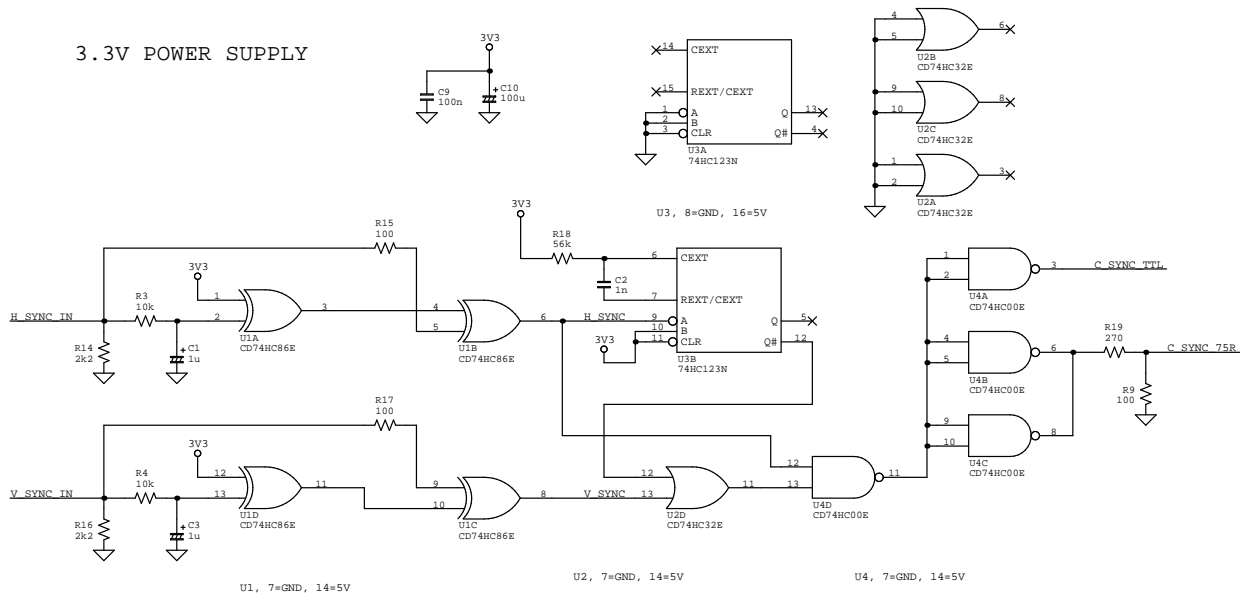

5V POWER SUPPLY

3.3V POWER SUPPLY

SEGA DREAMCAST SYNC COMBINER VERSION 1.0 TIM WORTHINGTON 2018

NOTES:

1. THE TIMER IC 74HC123N IS OBSOLETE, REPLACEMENT WITH CD74HC123E IS POSSIBLE, BUT IT WILL NEED DIFFERENT VALUE FOR TIMING RESISTOR R18 (R8, R7)
2. TIMING RESISTOR R18, (R8, R7) HAS 1% TOLERANCE
2. TIMING CAPACITOR C2, (C5) HAS 5% TOLERANCE, IS NPO CERAMIC OR POLYSTYRENE