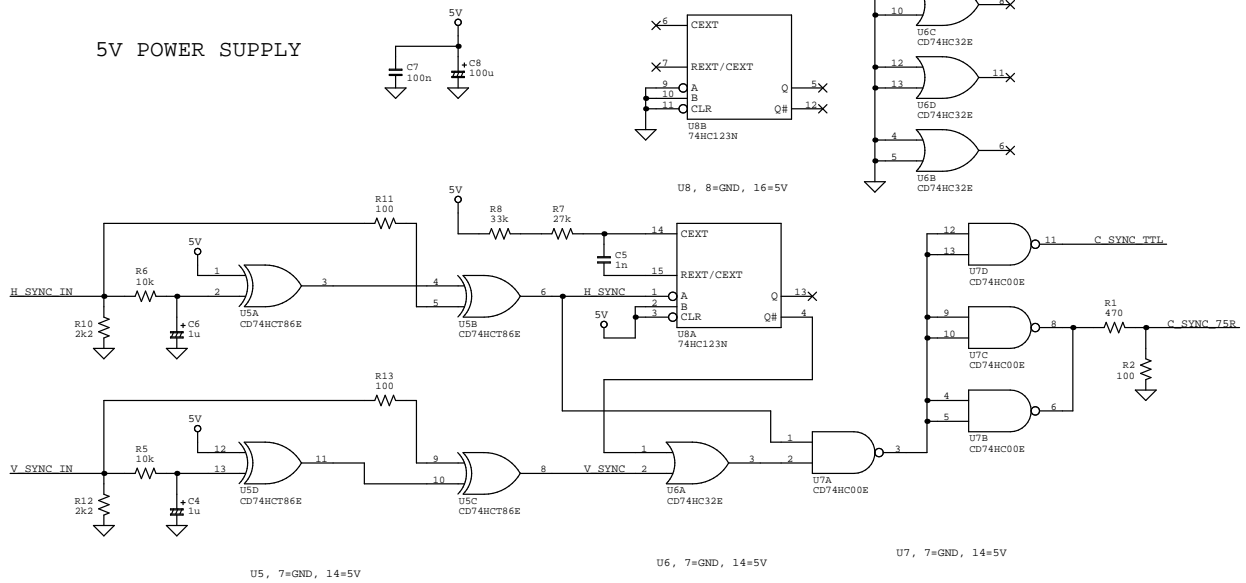

5V POWER SUPPLY

3.3V POWER SUPPLY

SEGA DREAMCAST SYNC COMBINER VERSION 1.0 TIM WORTHINGTON 2018

NOTES:

1. THE TIMER IC 74HC123N IS OBSOLETE, REPLACEMENT WITH CD74HC123E IS POSSIBLE, BUT IT WILL NEED DIFFERENT VALUE FOR TIMING RESISTOR R18 (R8, R7)
2. TIMING RESISTOR R18, (R8, R7) HAS 1% TOLERANCE
2. TIMING CAPACITOR C2, (C5) HAS 5% TOLERANCE, IS NPO CERAMIC OR POLYSTYRENE