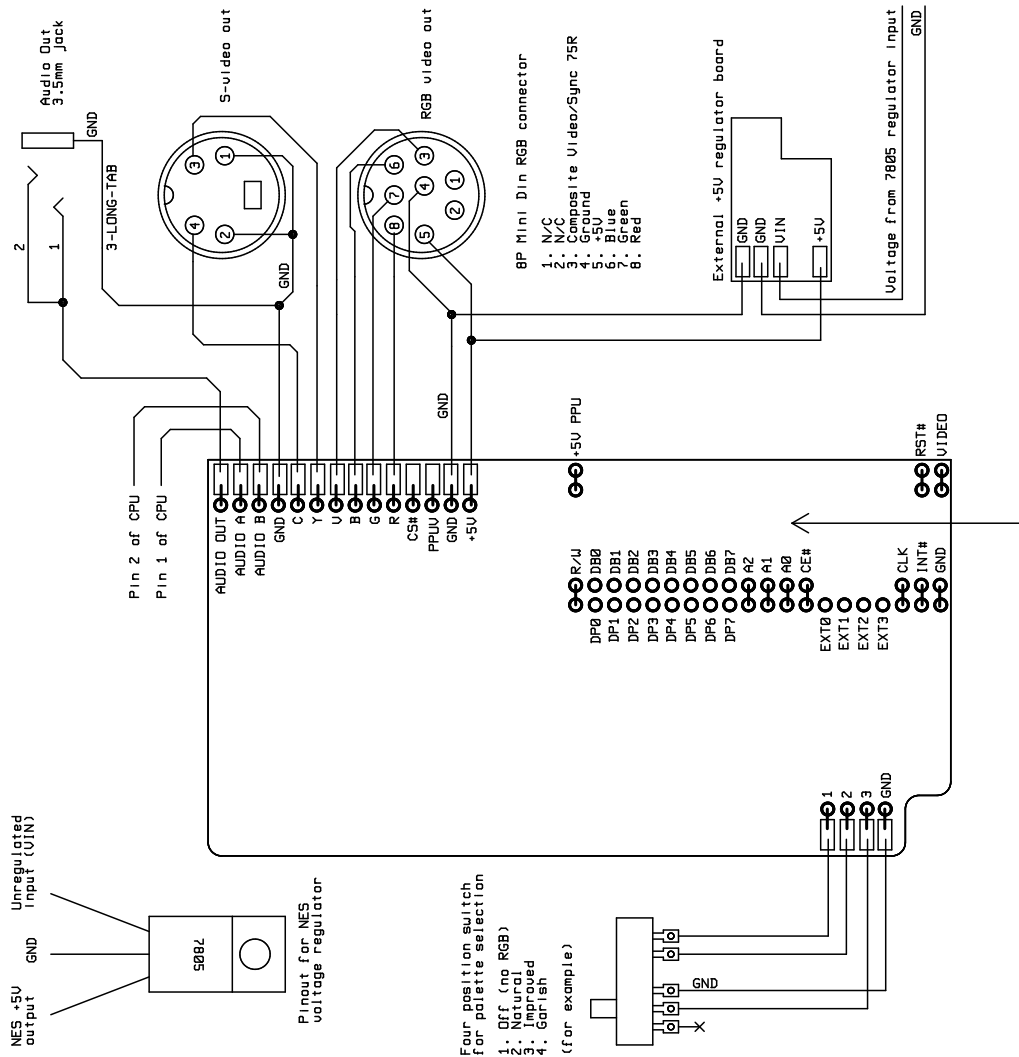

NESRGB Board Wiring Diagram For NES

PPU soldered here