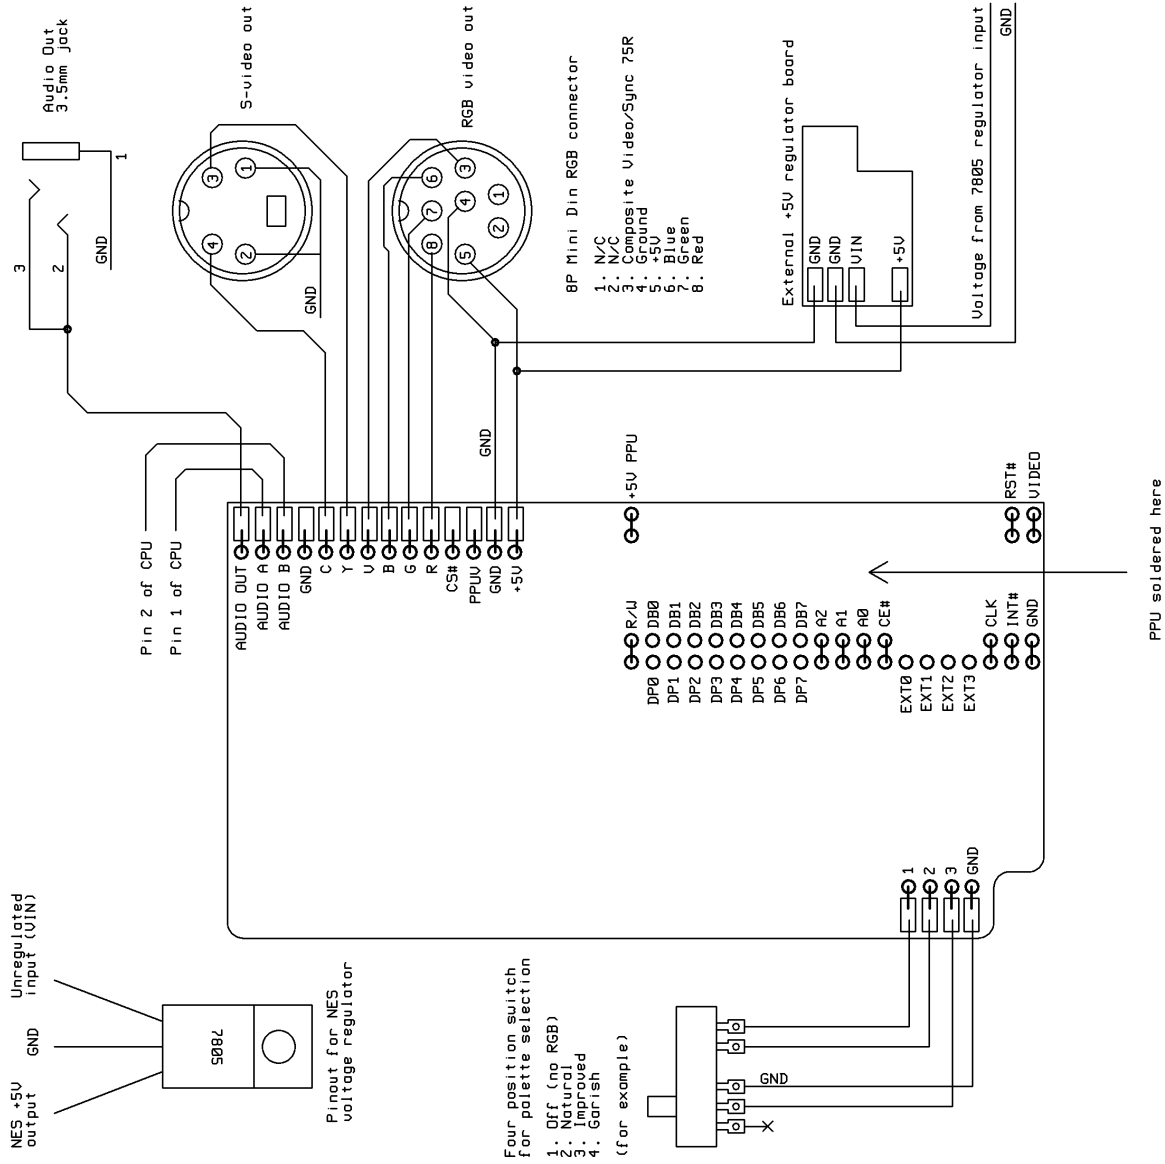

NESRGB Board Wiring Diagram For NES

PPU soldered here

nesrgb
Info3

Oct 19, 2013

22:12:26