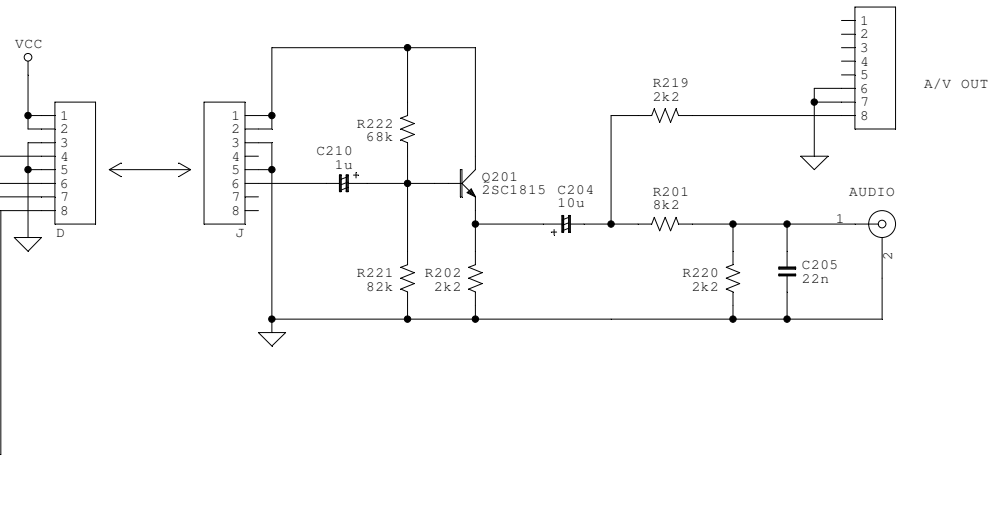

[MOTHERBOARD]

[POWER/AV BOARD]

Title		TIM'S EARLY MODEL FAMICOM TWIN AN-500B	
Company		(MAY CONTAIN ERRORS)	
Author		T.W.	
Size	C	Revision	
Date:	August 28, 2014 15:45:00	Sheet	of