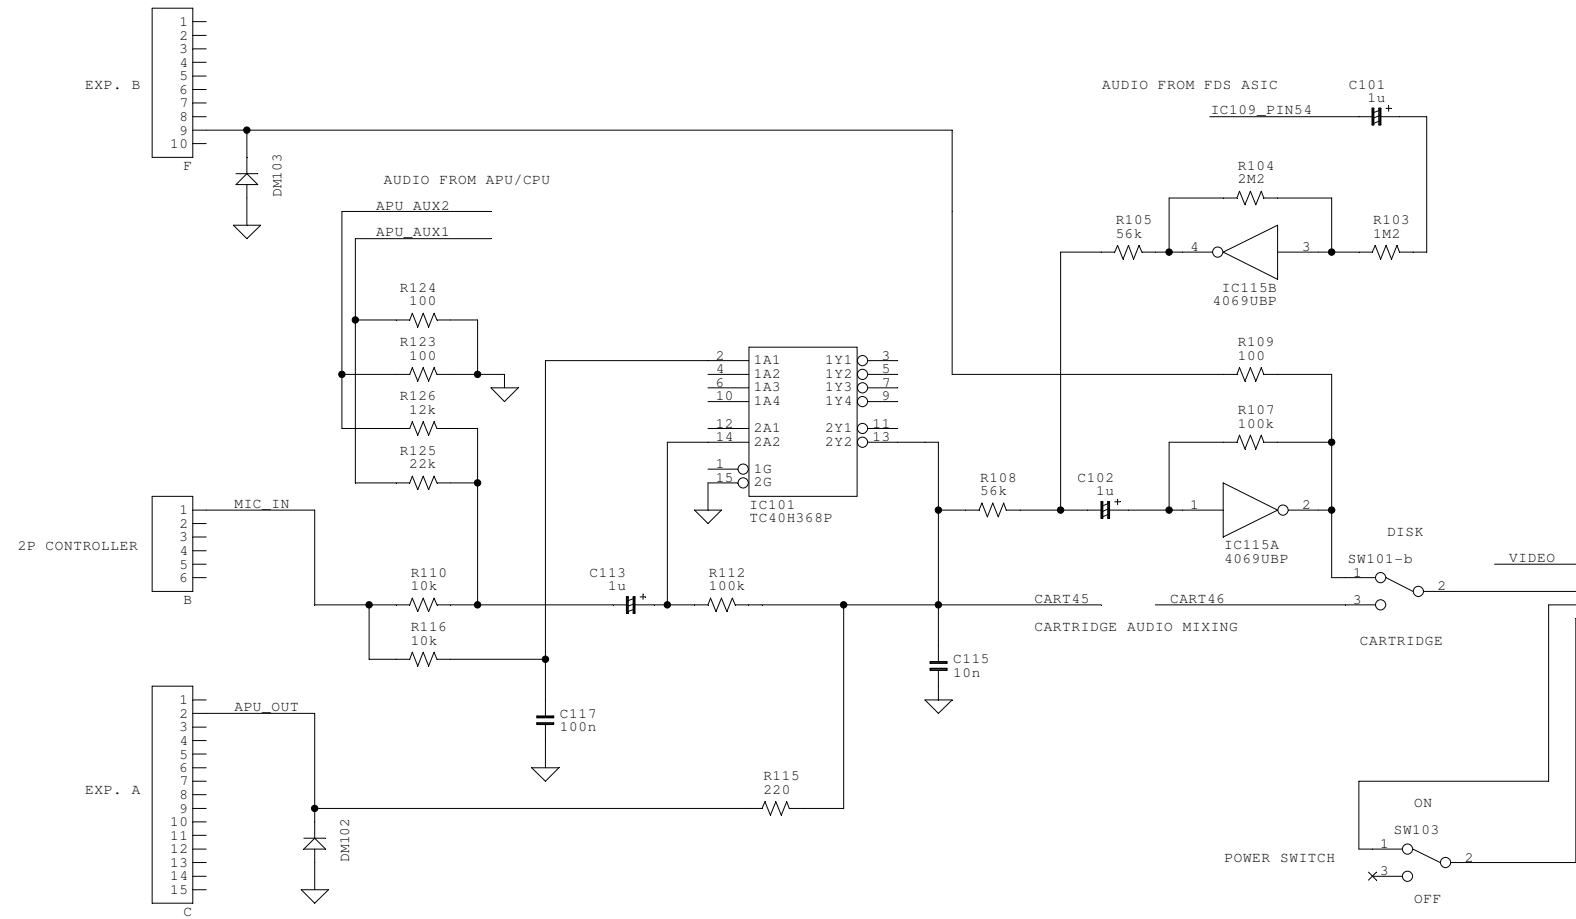

[MOTHERBOARD]

[POWER/AV BOARD]

Title		TIM'S EARLY MODEL FAMICOM TWIN AN-500B	
Company		(MAY CONTAIN ERRORS)	
Author		T.W.	
Size	C	Revision	
Date:	August 28, 2014 15:45:00	Sheet	of